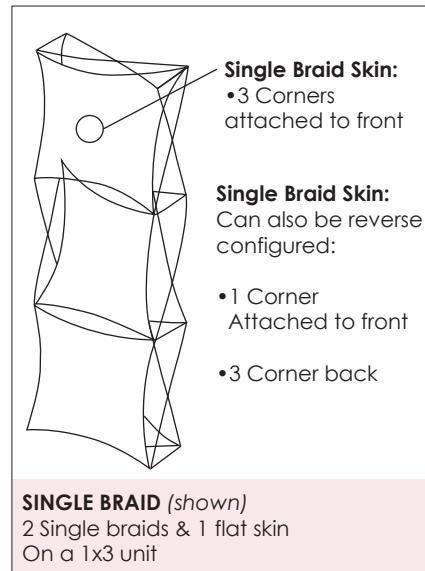

3D Snap | Skin Vocabulary

Flat: Skin has all connection points on the same plane of the display, i.e., all front or all back.

Single Braid: Skin has only one connection point on a different plane, i.e., a 1x1 single braid would have three connections to the front and one connection to the back of the display. A 1x2 single braid would have five connections to one plane for example, the front and only one connection to the back of the display.

Double Braid: Skin has two opposing corner connection points on one plane, and the other opposing corners on The other.

Bend: Skin bends from one plane to the other in a parallel manor.

Diamond: Skin appears as a diamond on the display.

3D Snap Skin Guide (For Template Dimensions)

**1X1
FLAT**

Bleed: 26" x 26"
Finish: 25.25" x 25.25"

**1X1
SINGLE BRAID**

Bleed: 26.5" x 26.5"
Finish: 25.75" x 25.75"

**1X1
DOUBLE BRAID**

Bleed: 27" x 27"
Finish: 26.25" x 26.25"

**1X1
HORIZONTAL
BEND**

Bleed: 28" x 26"
Finish: 27.25" x 25.25"

**1X1
VERTICAL
BEND**

Bleed: 26" x 28"
Finish: 25.25" x 27.25"

**1X2
FLAT**

Bleed: 26" x 51.5"
Finish: 25.25" x 50.75"

**1X2
BEND**

Bleed: 26" x 54.75"
Finish: 25.25" x 54"