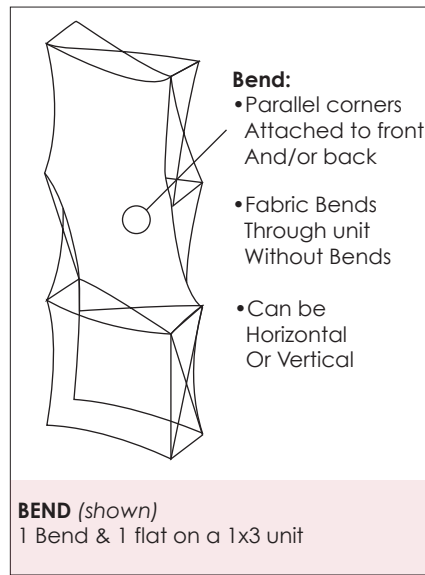

3D Snap | Skin Vocabulary

Flat: Skin has all connection points on the same plane of the display, i.e., all front or all back.

Single Braid: Skin has only one connection point on a different plane, i.e., a 1x1 single braid would have three connections to the front and one connection to the back of the display. A 1x2 single braid would have five connections to one plane for example, the front and only one connection to the back of the display.

Double Braid: Skin has two opposing corner connection points on one plane, and the other opposing corners on The other.

Bend: Skin bends from one plane to the other in a parallel manor.

Diamond: Skin appears as a diamond on the display.

3D Snap Skin Guide (For Template Dimensions)

**1X1
FLAT**

Bleed: 26" x 26"
Finish: 25.25" x 25.25"

**1X1
SINGLE BRAID**

Bleed: 26.5" x 26.5"
Finish: 25.75" x 25.75"

**1X1
DOUBLE BRAID**

Bleed: 27" x 27"
Finish: 26.25" x 26.25"