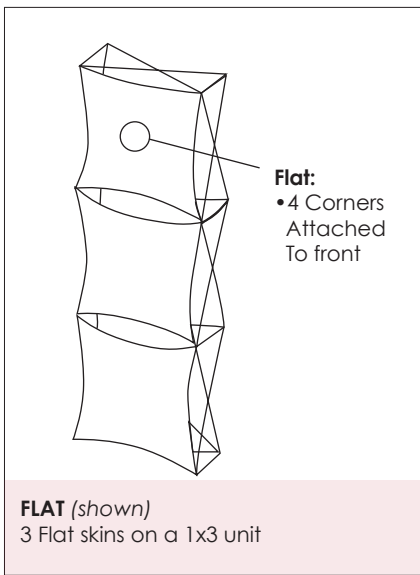

3D Snap | Skin Vocabulary

Flat: Skin has all connection points on the same plane of the display, i.e., all front or all back.

Single Braid: Skin has only one connection point on a different plane, i.e., a 1x1 single braid would have three connections to the front and one connection to the back of the display. A 1x2 single braid would have five connections to one plane for example, the front and only one connection to the back of the display.

Double Braid: Skin has two opposing corner connection points on one plane, and the other opposing corners on The other.

Bend: Skin bends from one plane to the other in a parallel manor.

Diamond: Skin appears as a diamond on the display.

3D Snap Skin Guide (For Template Dimensions)

**1X1
FLAT**

Bleed: 26" x 26"
Finish: 25.25" x 25.25"

**1X1
SINGLE BRAID**

Bleed: 26.5" x 26.5"
Finish: 25.75" x 25.75"

**1X1
DOUBLE BRAID**

Bleed: 27" x 27"
Finish: 26.25" x 26.25"

**1X1
HORIZONTAL
BEND**

Bleed: 28" x 26"
Finish: 27.25" x 25.25"

**1X1
VERTICAL
BEND**

Bleed: 26" x 28"
Finish: 25.25" x 27.25"

**1X2
FLAT**

Bleed: 26" x 51.5"
Finish: 25.25" x 50.75"

**1X2
BEND**

Bleed: 26" x 54.75"
Finish: 25.25" x 54"