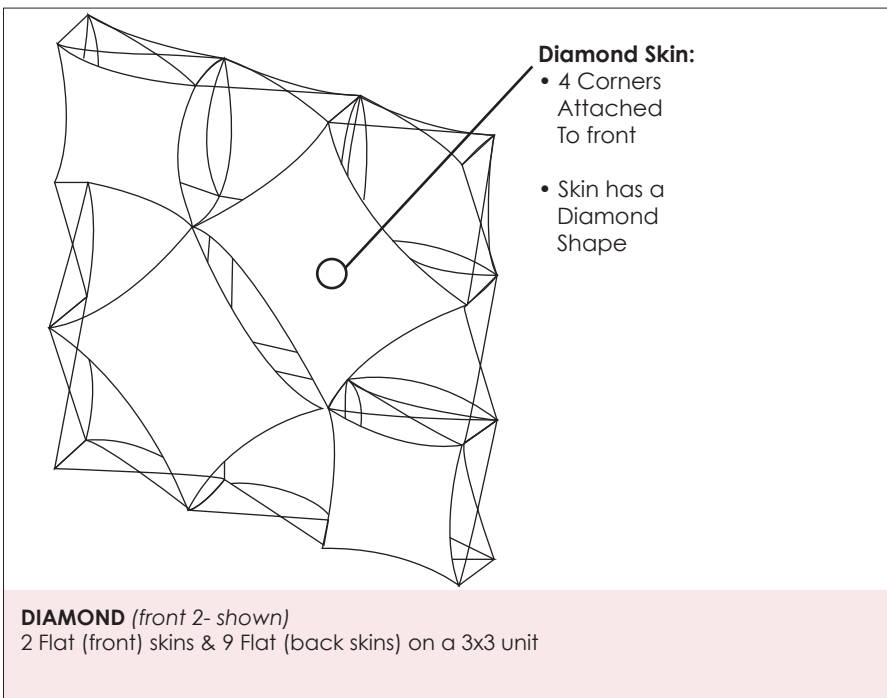

3D Snap | Skin Vocabulary

Flat: Skin has all connection points on the same plane of the display, i.e., all front or all back.

Single Braid: Skin has only one connection point on a different plane, i.e., a 1x1 single braid would have three connections to the front and one connection to the back of the display. A 1x2 single braid would have five connections to one plane for example, the front and only one connection to the back of the display.

Double Braid: Skin has two opposing corner connection points on one plane, and the other opposing corners on The other.

Bend: Skin bends from one plane to the other in a parallel manor.

Diamond: Skin appears as a diamond on the display.

3D Snap Skin Guide (For Template Dimensions)

**1X1
FLAT**

Bleed: 26" x 26"
Finish: 25.25" x 25.25"

**1X1
SINGLE BRAID**

Bleed: 26.5" x 26.5"
Finish: 25.75" x 25.75"

**1X1
DOUBLE BRAID**

Bleed: 27" x 27"
Finish: 26.25" x 26.25"

**1X1
HORIZONTAL
BEND**

Bleed: 28" x 26"
Finish: 27.25" x 25.25"

**1X1
VERTICAL
BEND**

Bleed: 26" x 28"
Finish: 25.25" x 27.25"

**1X2
FLAT**

Bleed: 26" x 51.5"
Finish: 25.25" x 50.75"

**1X2
BEND**

Bleed: 26" x 54.75"
Finish: 25.25" x 54"