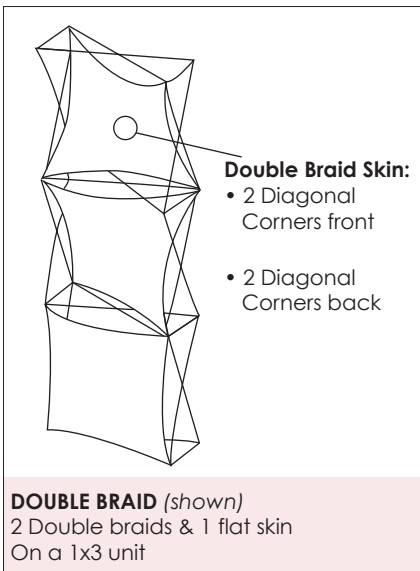

3D Snap | Skin Vocabulary

Flat: Skin has all connection points on the same plane of the display, i.e., all front or all back.

Single Braid: Skin has only one connection point on a different plane, i.e., a 1x1 single braid would have three connections to the front and one connection to the back of the display. A 1x2 single braid would have five connections to one plane for example, the front and only one connection to the back of the display.

Double Braid: Skin has two opposing corner connection points on one plane, and the other opposing corners on The other.

Bend: Skin bends from one plane to the other in a parallel manor.

Diamond: Skin appears as a diamond on the display.

3D Snap Skin Guide (For Template Dimensions)

**1X1
FLAT**

Bleed: 26" x 26"
Finish: 25.25" x 25.25"

**1X1
SINGLE BRAID**

Bleed: 26.5" x 26.5"
Finish: 25.75" x 25.75"

**1X1
DOUBLE BRAID**

Bleed: 27" x 27"
Finish: 26.25" x 26.25"

**1X1
HORIZONTAL
BEND**

Bleed: 28" x 26"
Finish: 27.25" x 25.25"

**1X1
VERTICAL
BEND**

Bleed: 26" x 28"
Finish: 25.25" x 27.25"

**1X2
FLAT**

Bleed: 26" x 51.5"
Finish: 25.25" x 50.75"

**1X2
BEND**

Bleed: 26" x 54.75"
Finish: 25.25" x 54"