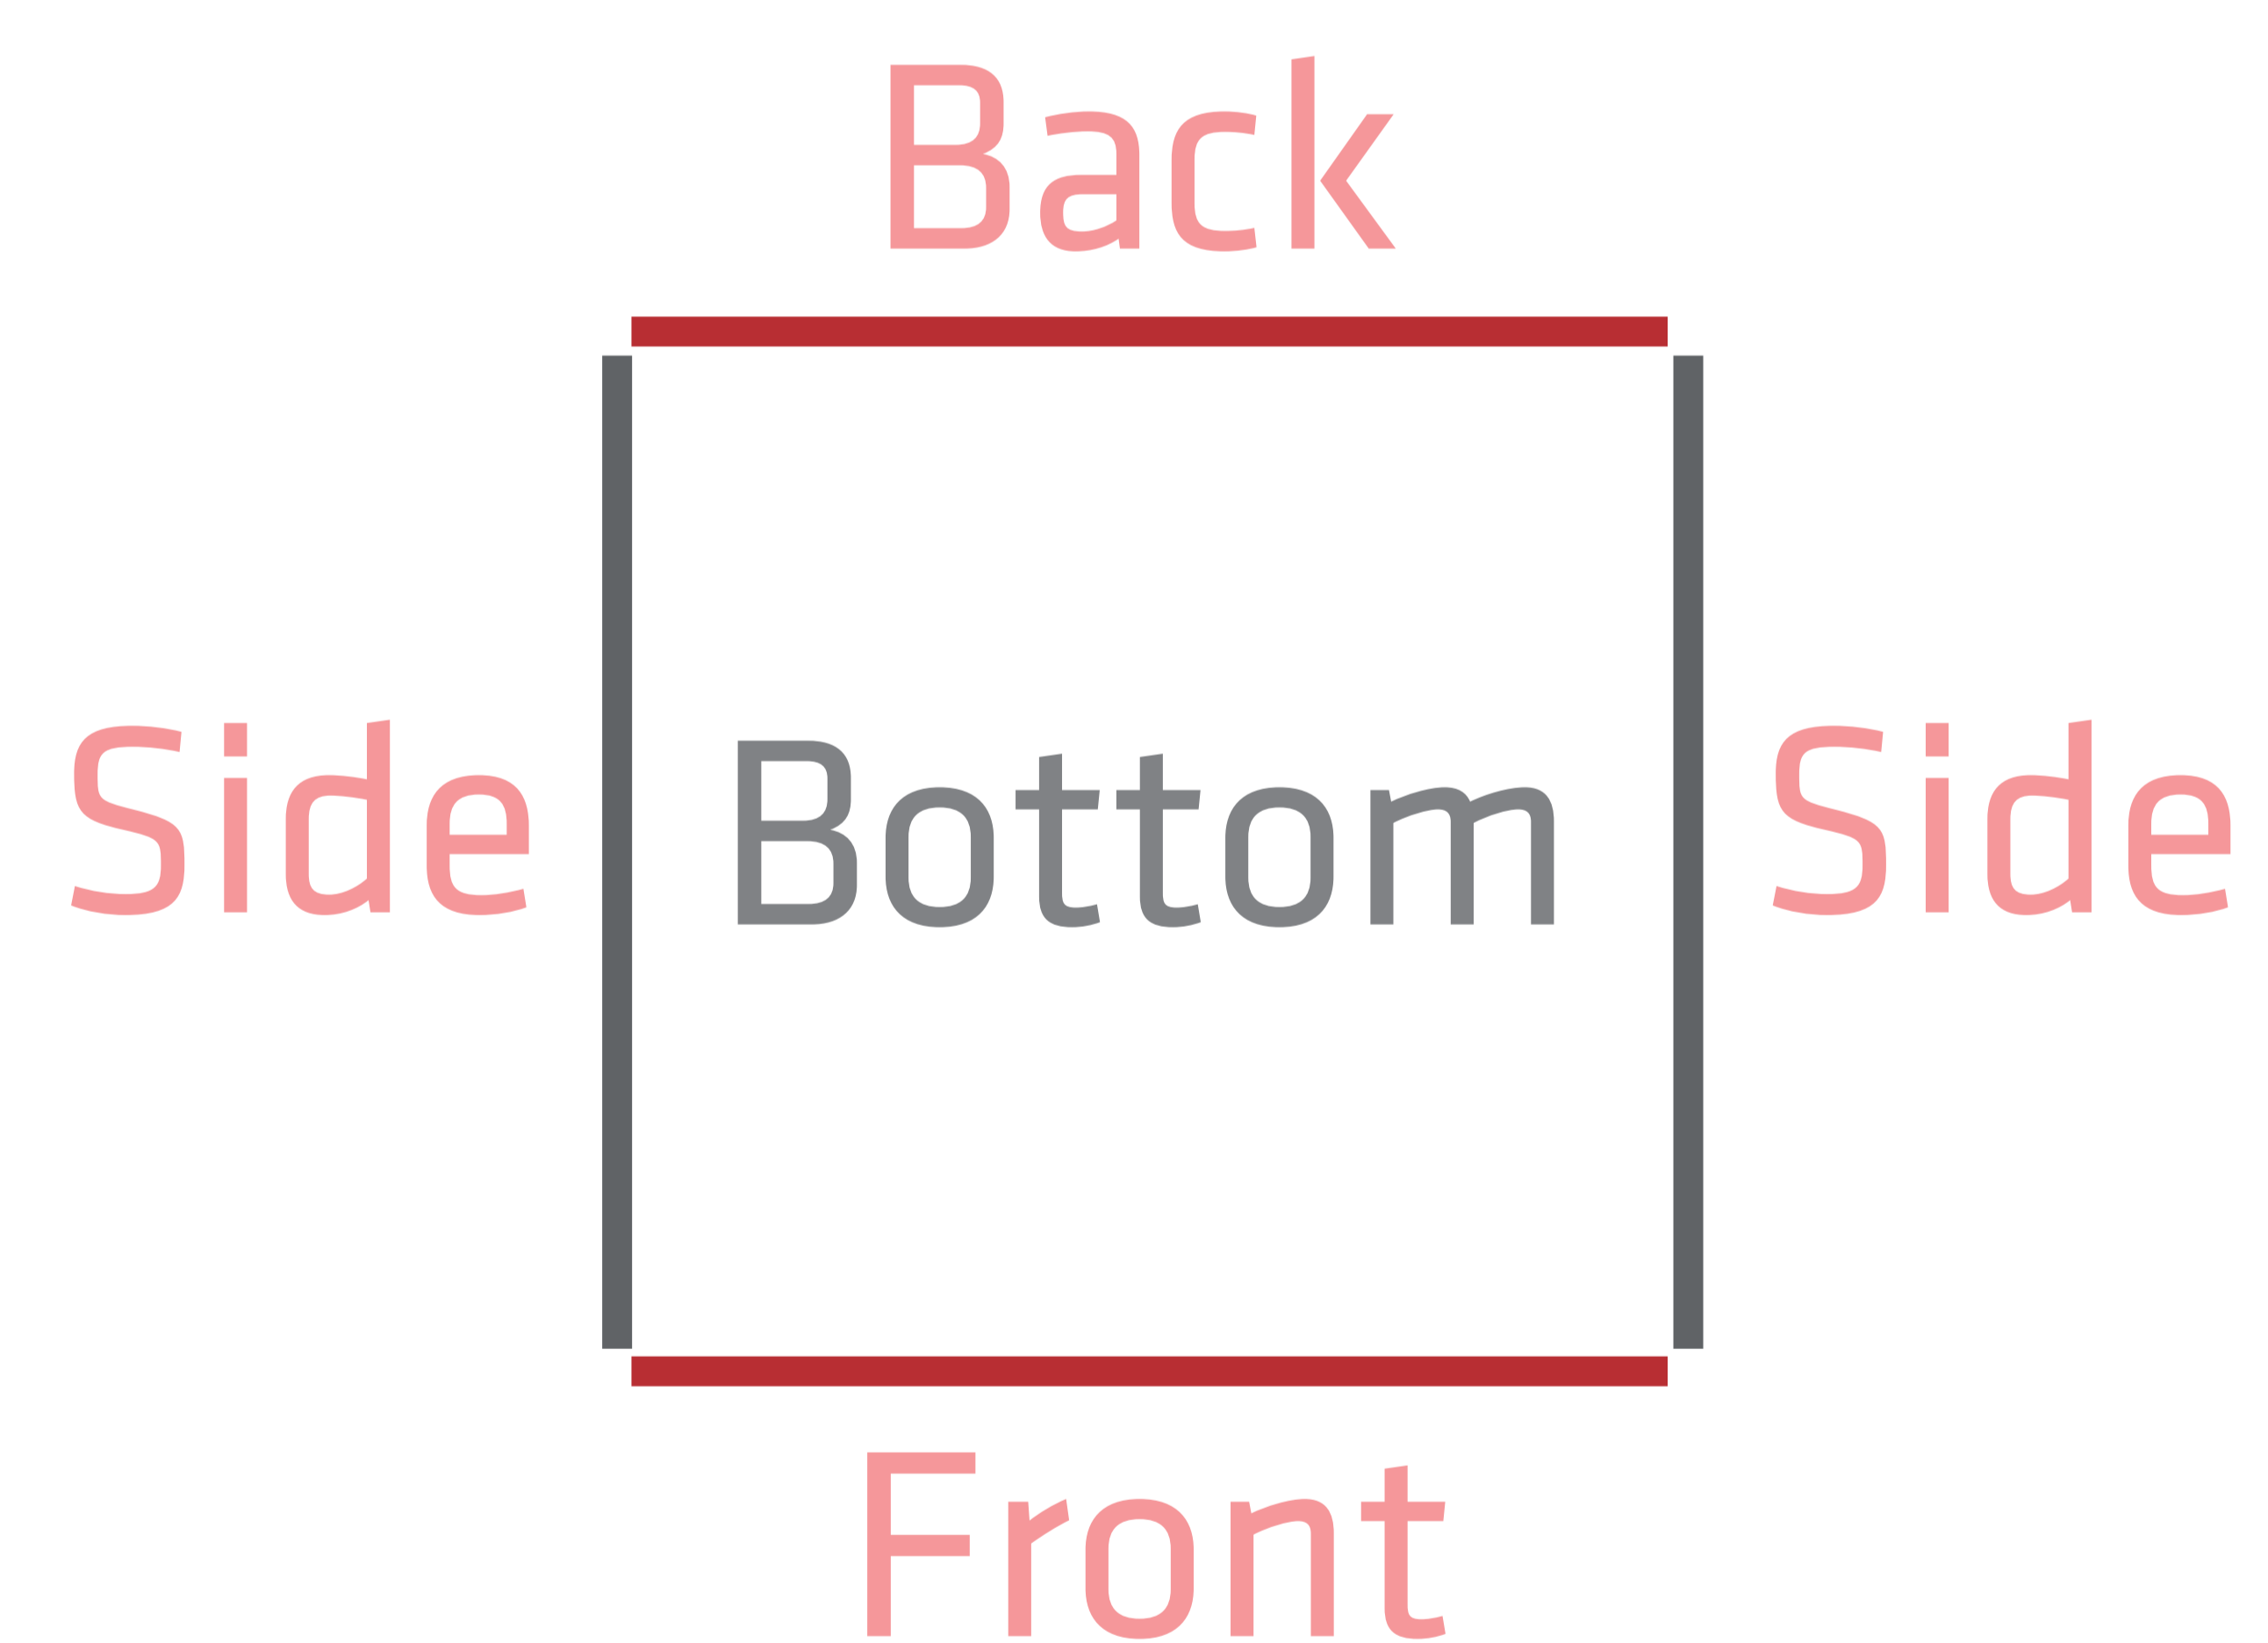

# CSNRB-G-100L

1000mm w x 1000mm h x 1000mm d  
(39.4"Wx39.4"Hx39.4"D)

**Front/Back/Bottom/Side**

**Crop Size:** 1000mm w x 1000mm h (39.4" w x 39.4" h)

**Graphic Size with Bleed:** 1100mm w x 1100mm h (43.3" w x 43.3" h)

Keep text and important images  
inside red area.

- CMYK color
- Resolutions must be 72-125 ppi
- All fonts must be created to outlines
- Embed all images in final document
- Save final document as PDF for print

100% Size