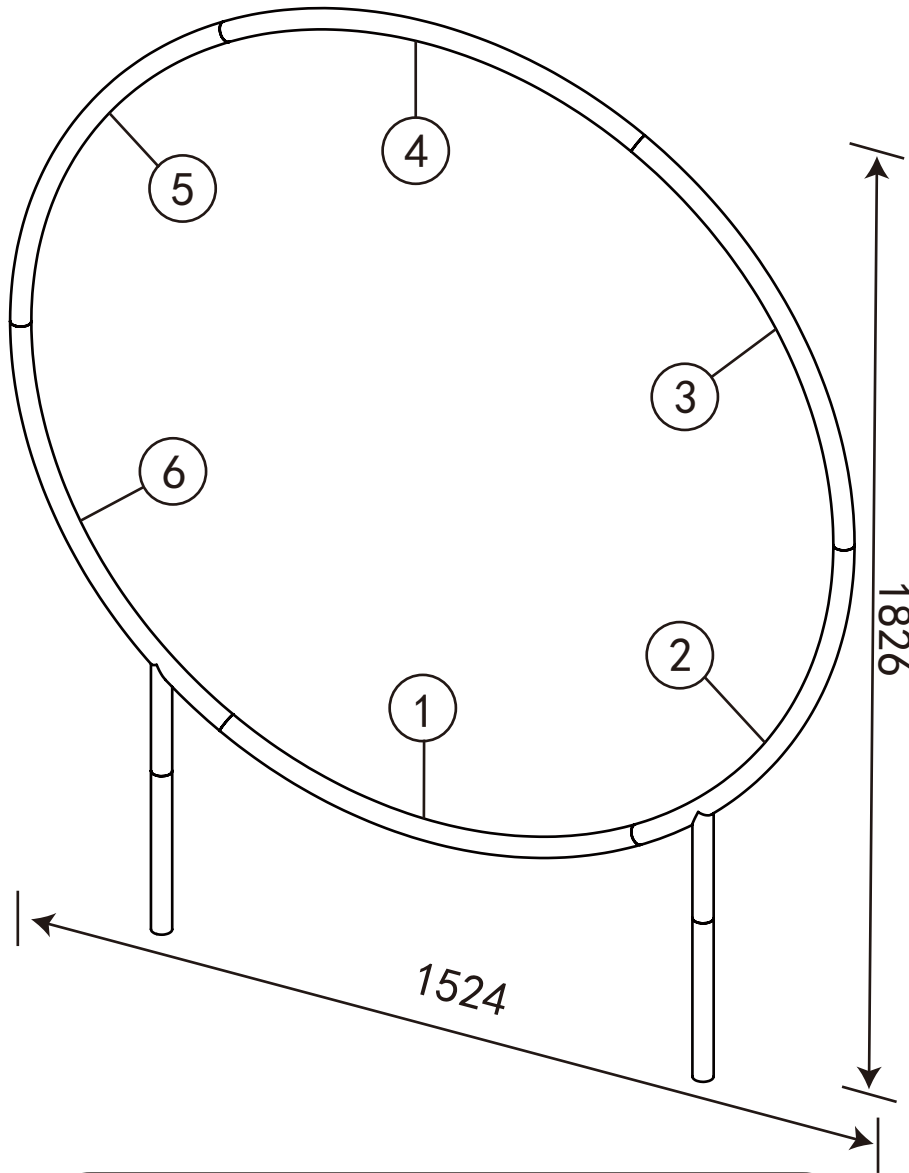

EZ TUBE CONNECT CIRCLE 5FT

PRODUCT CATEGORY: EZ FABRIC DISPLAYS

PRODUCT CODE: EZCNCT-CIR5

INSTRUCTIONS

34-diameter tube, round stand,
insert connection

If can't snap when dismantle the frame, Pls push the tube forwardly, then push again.